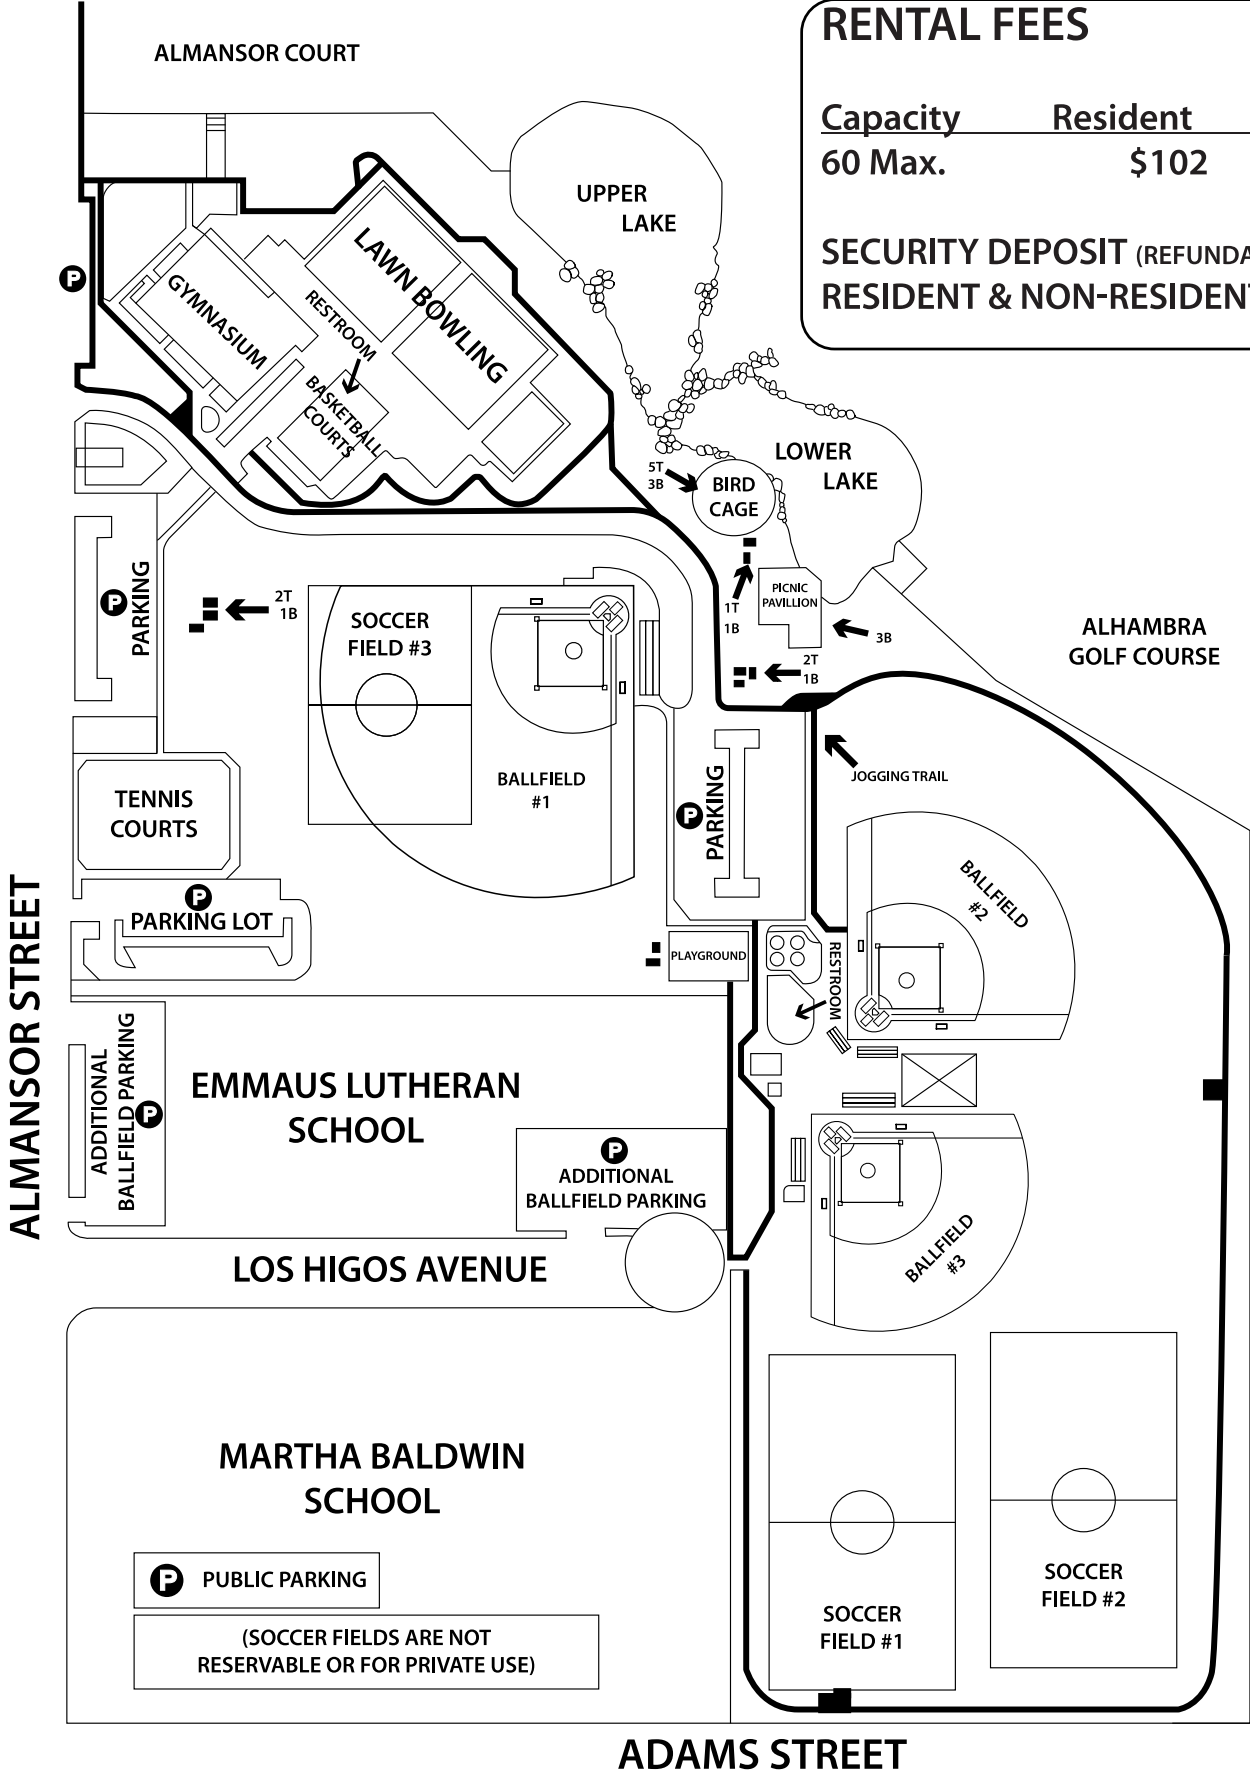

City of Alhambra

ALMANSOR PARK 800 S. Almansor Street

RENTAL FEES

Capacity	Resident	Non-Resident
60 Max.	\$102	\$116

SECURITY DEPOSIT (REFUNDABLE)
RESIDENT & NON-RESIDENT: \$60

P PUBLIC PARKING
 (SOCCER FIELDS ARE NOT RESERVABLE OR FOR PRIVATE USE)

Map is NOT to scale.