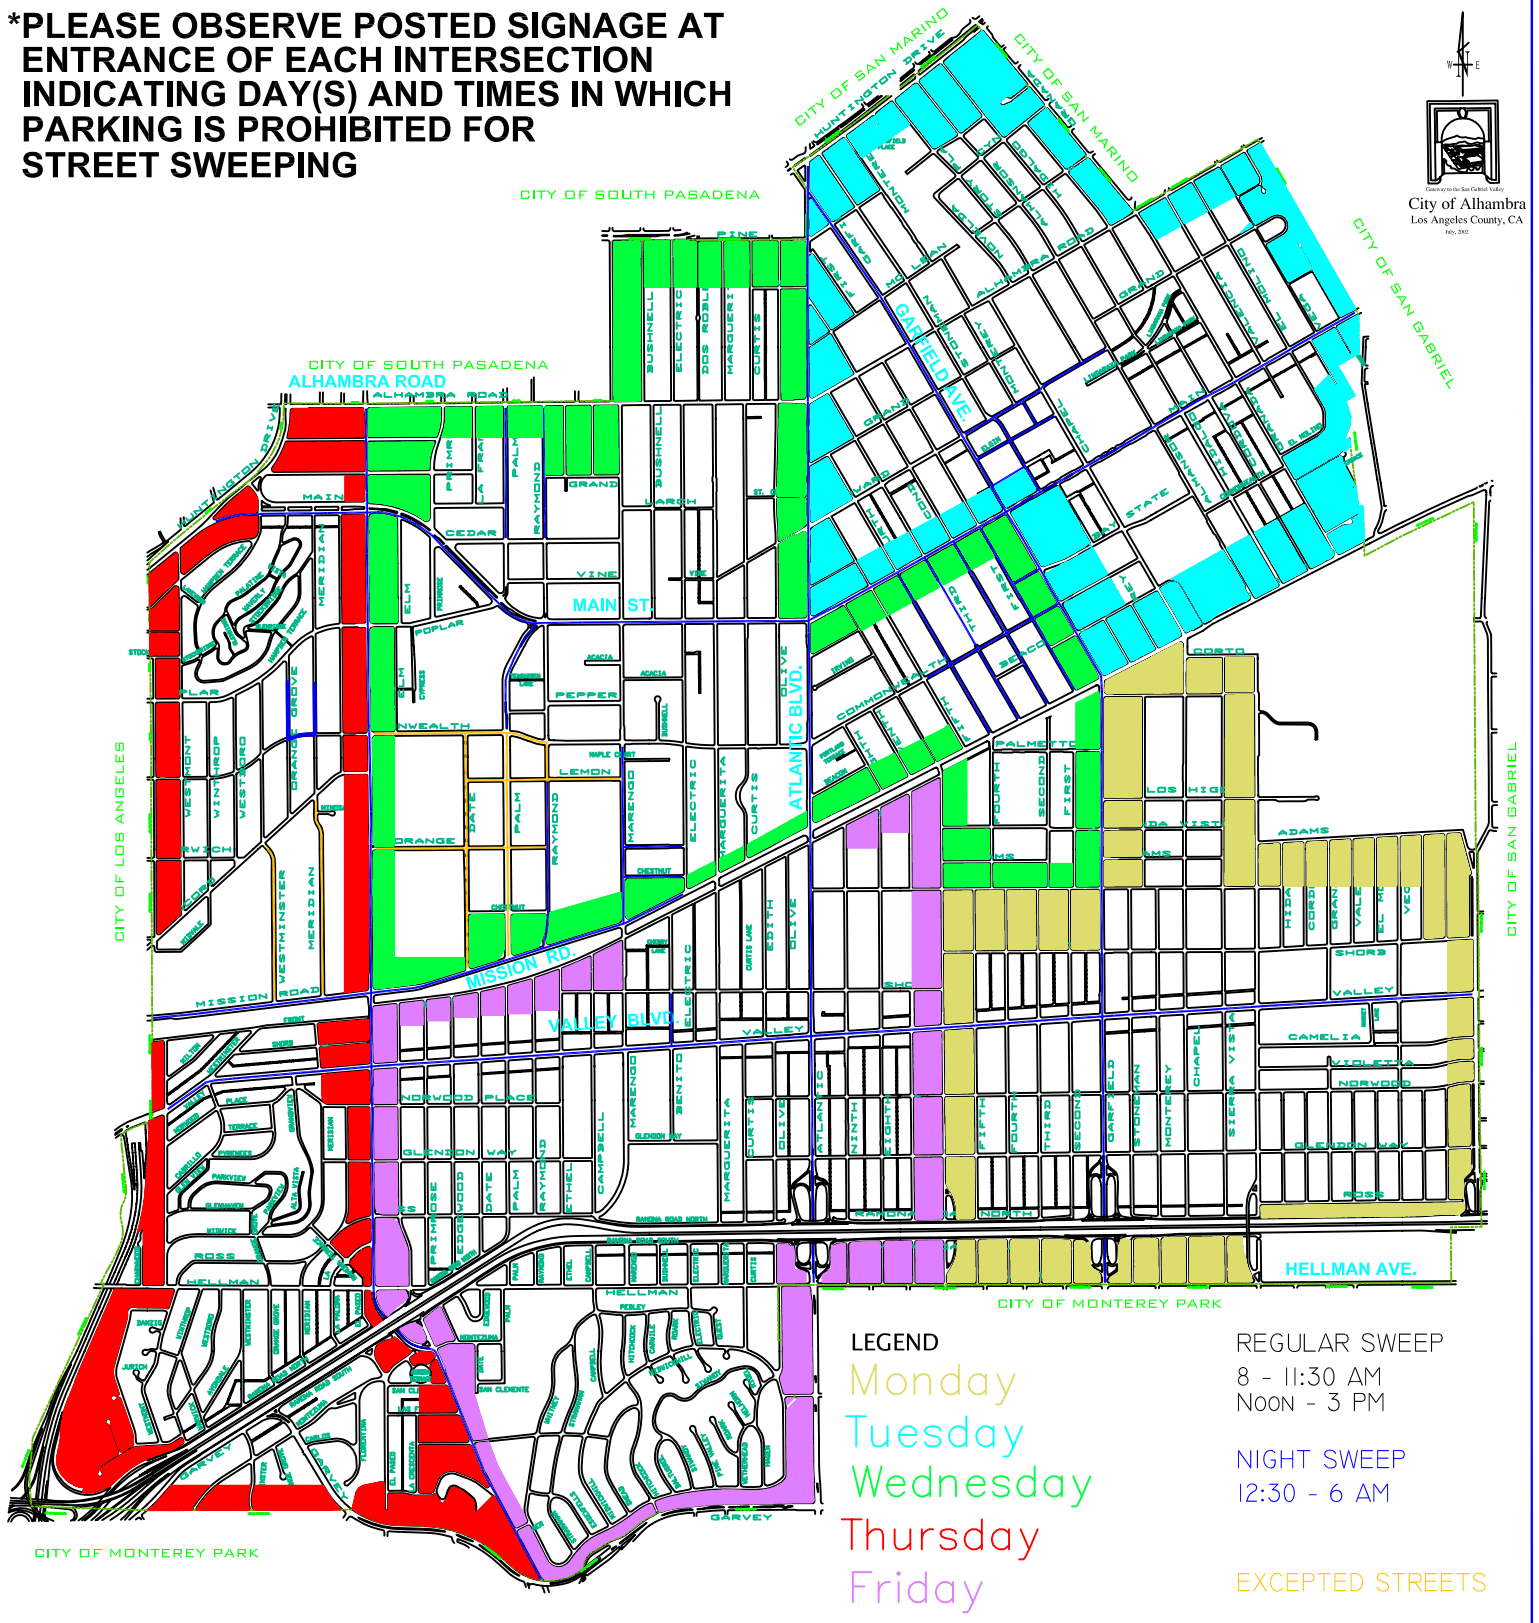

***PLEASE OBSERVE POSTED SIGNAGE AT
ENTRANCE OF EACH INTERSECTION
INDICATING DAY(S) AND TIMES IN WHICH
PARKING IS PROHIBITED FOR
STREET SWEEPING**

City of Alhambra
Los Angeles County, CA
91701

LEGEND

- Monday
- Tuesday
- Wednesday
- Thursday
- Friday

REGULAR SWEEP
8 - 11:30 AM
NOON - 3 PM

NIGHT SWEEP
12:30 - 6 AM

EXCEPTED STREETS