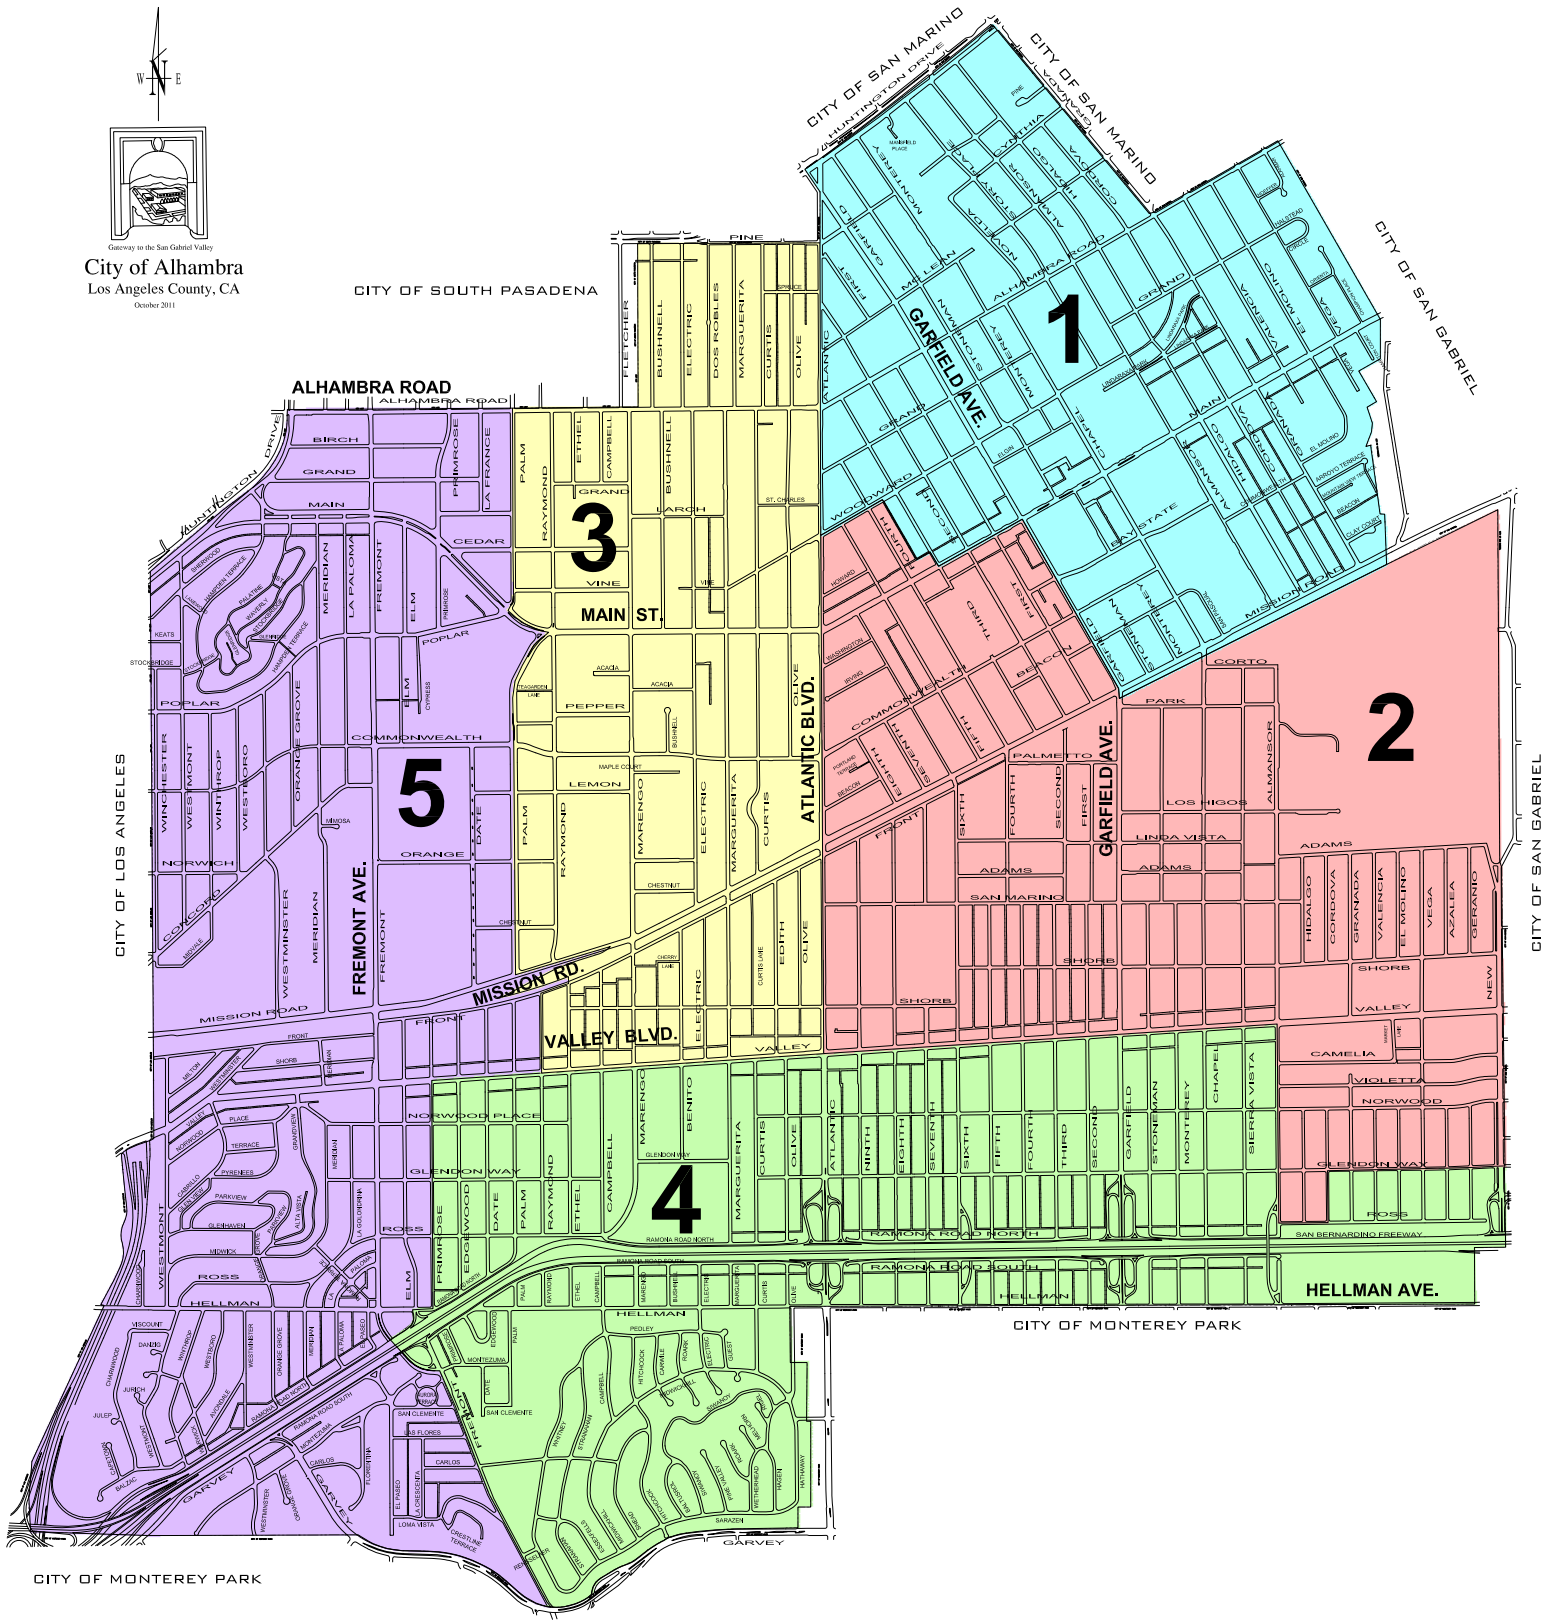

Gateway to the San Gabriel Valley
City of Alhambra
Los Angeles County, CA
October 2011

CITY OF SOUTH PASADENA

ALHAMBRA ROAD

3

MAIN ST.

5

FREMONT AVE.

MISSION RD.

VALLEY BLVD.

4

ATLANTIC BLVD.

2

GARFIELD AVE.

HELLMAN AVE.

CITY OF MONTEREY PARK

CITY OF MONTEREY PARK

CITY OF SAN MARINO

CITY OF SAN MARINO

CITY OF SAN GABRIEL

CITY OF SAN GABRIEL

CITY OF LOS ANGELES