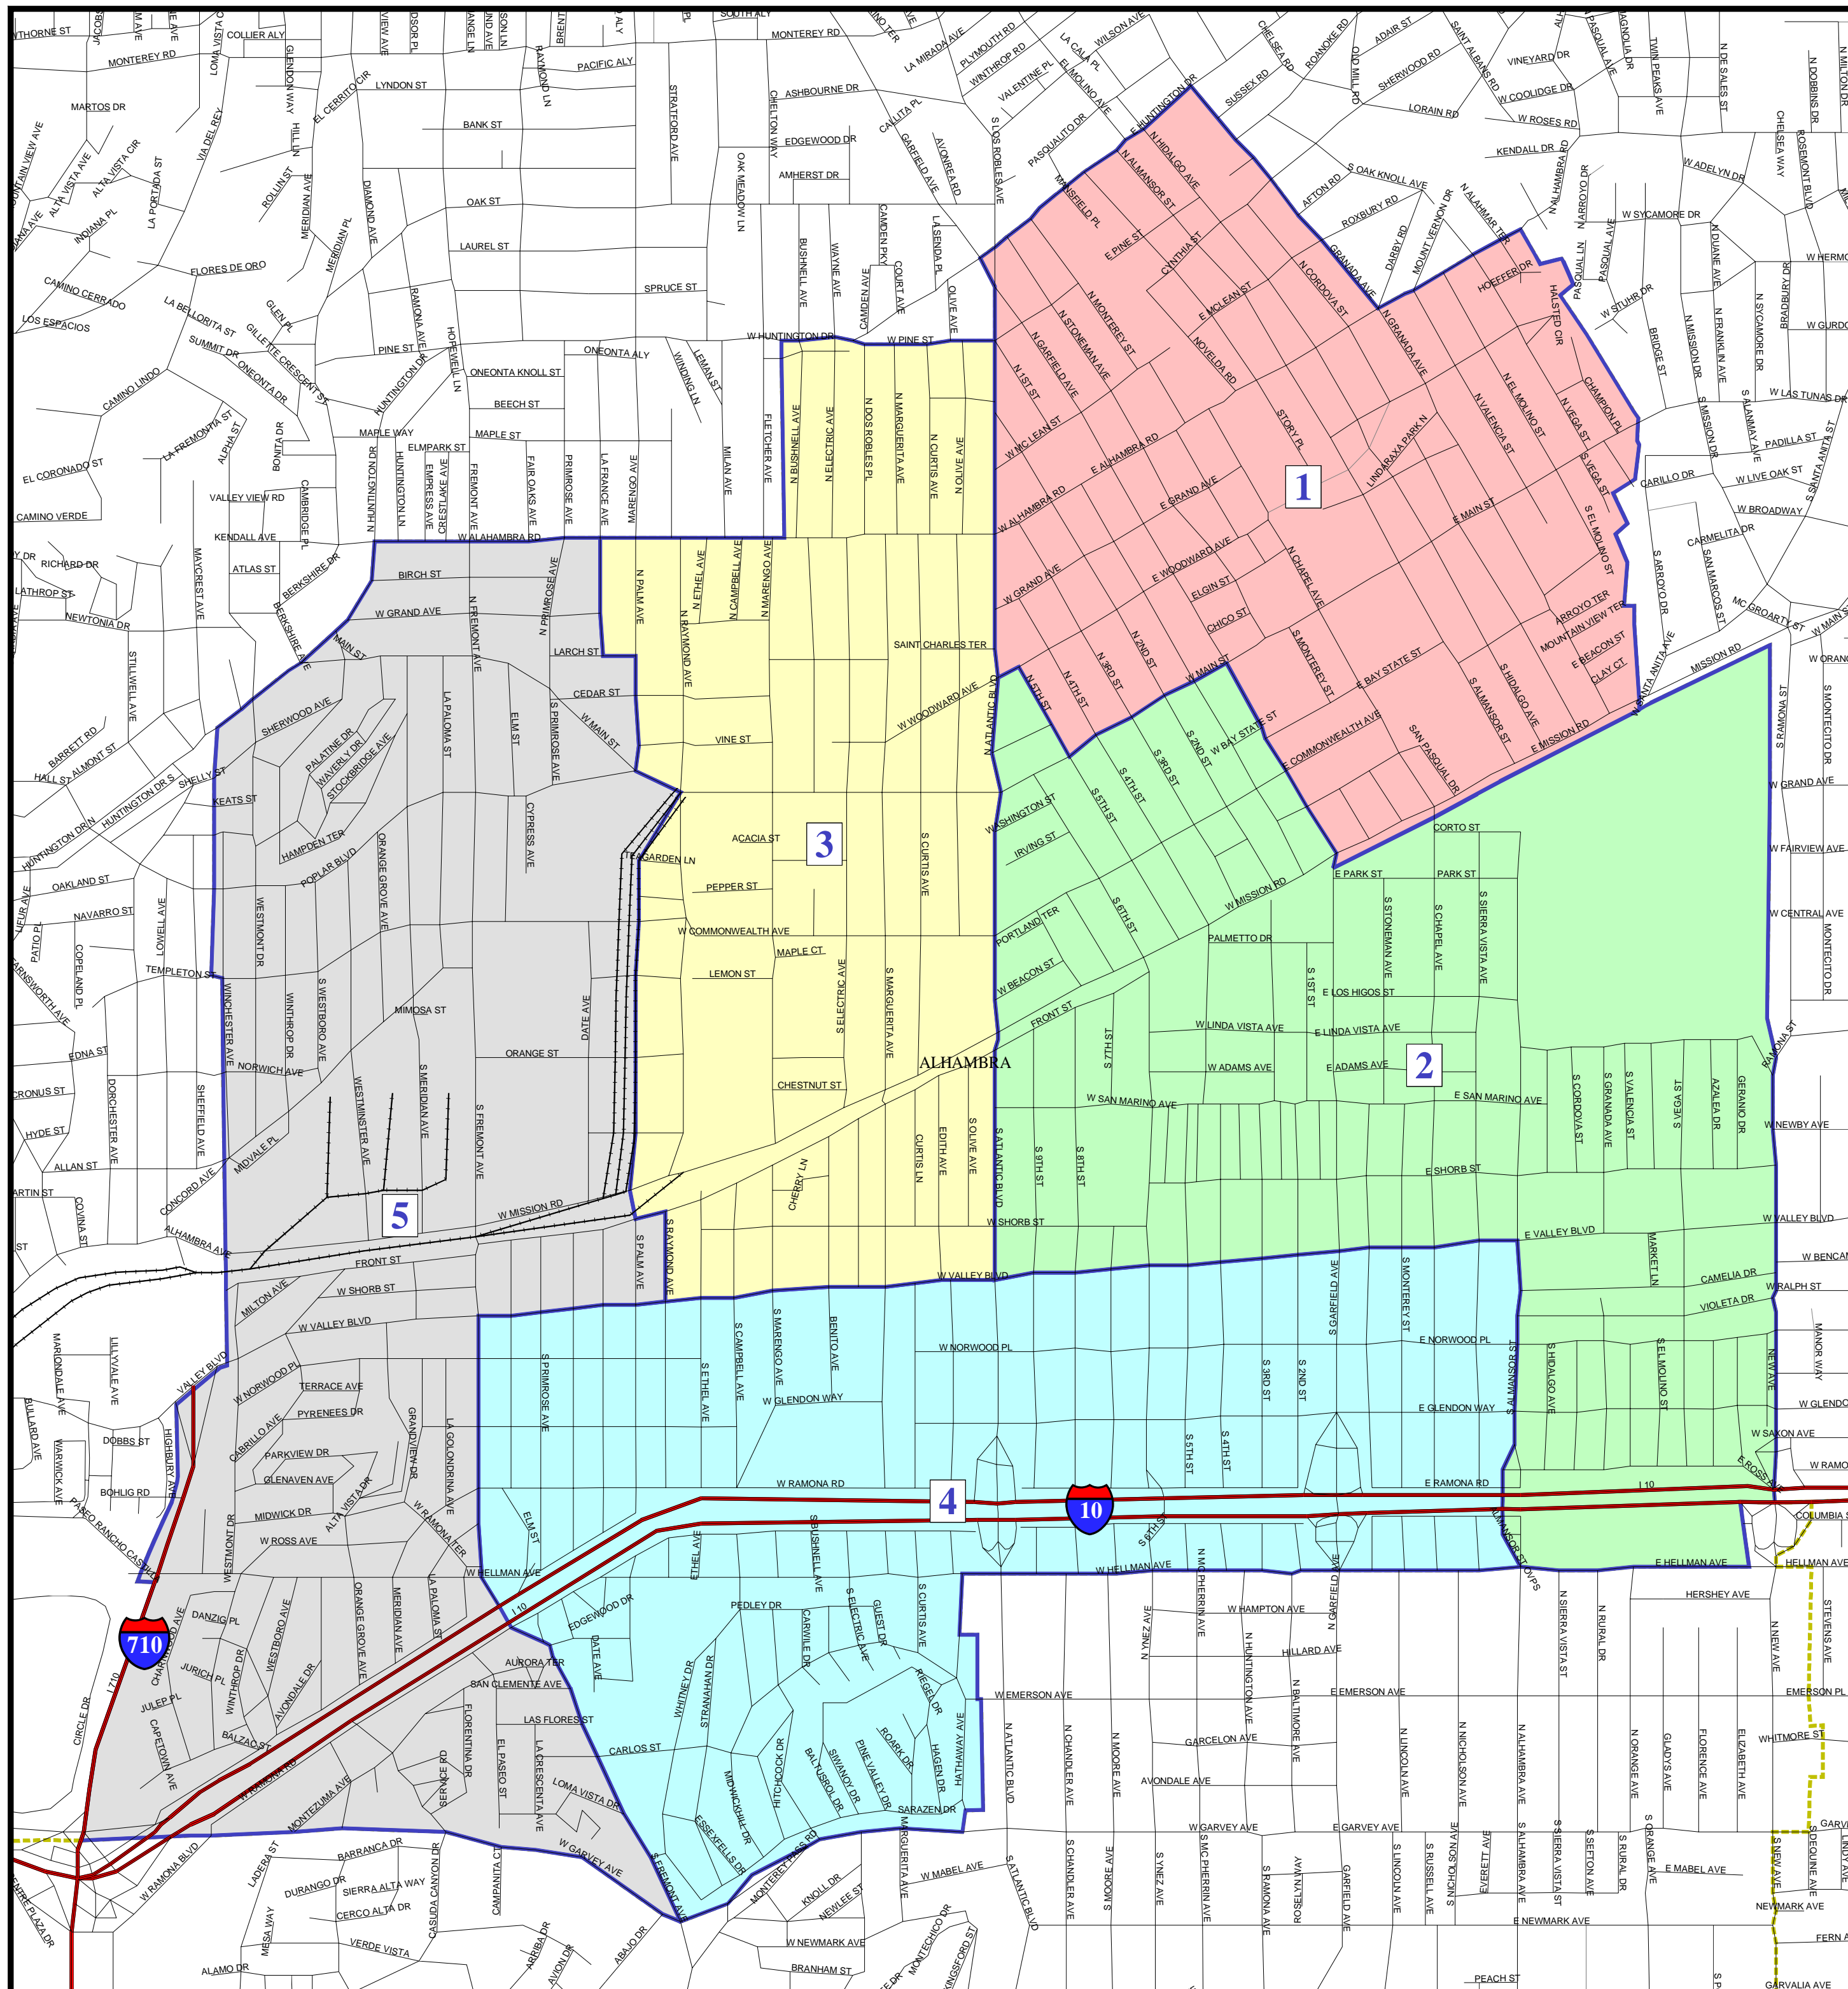

City of Alhambra

Council Districts

Feature Legend

Map Layers

- City Boundaries
- Railroad
- Streets

Council Districts

- District 1
- District 2
- District 3
- District 4
- District 5

0 600 1,200
Feet
Map Scale: 1 inch = 1,200 feet